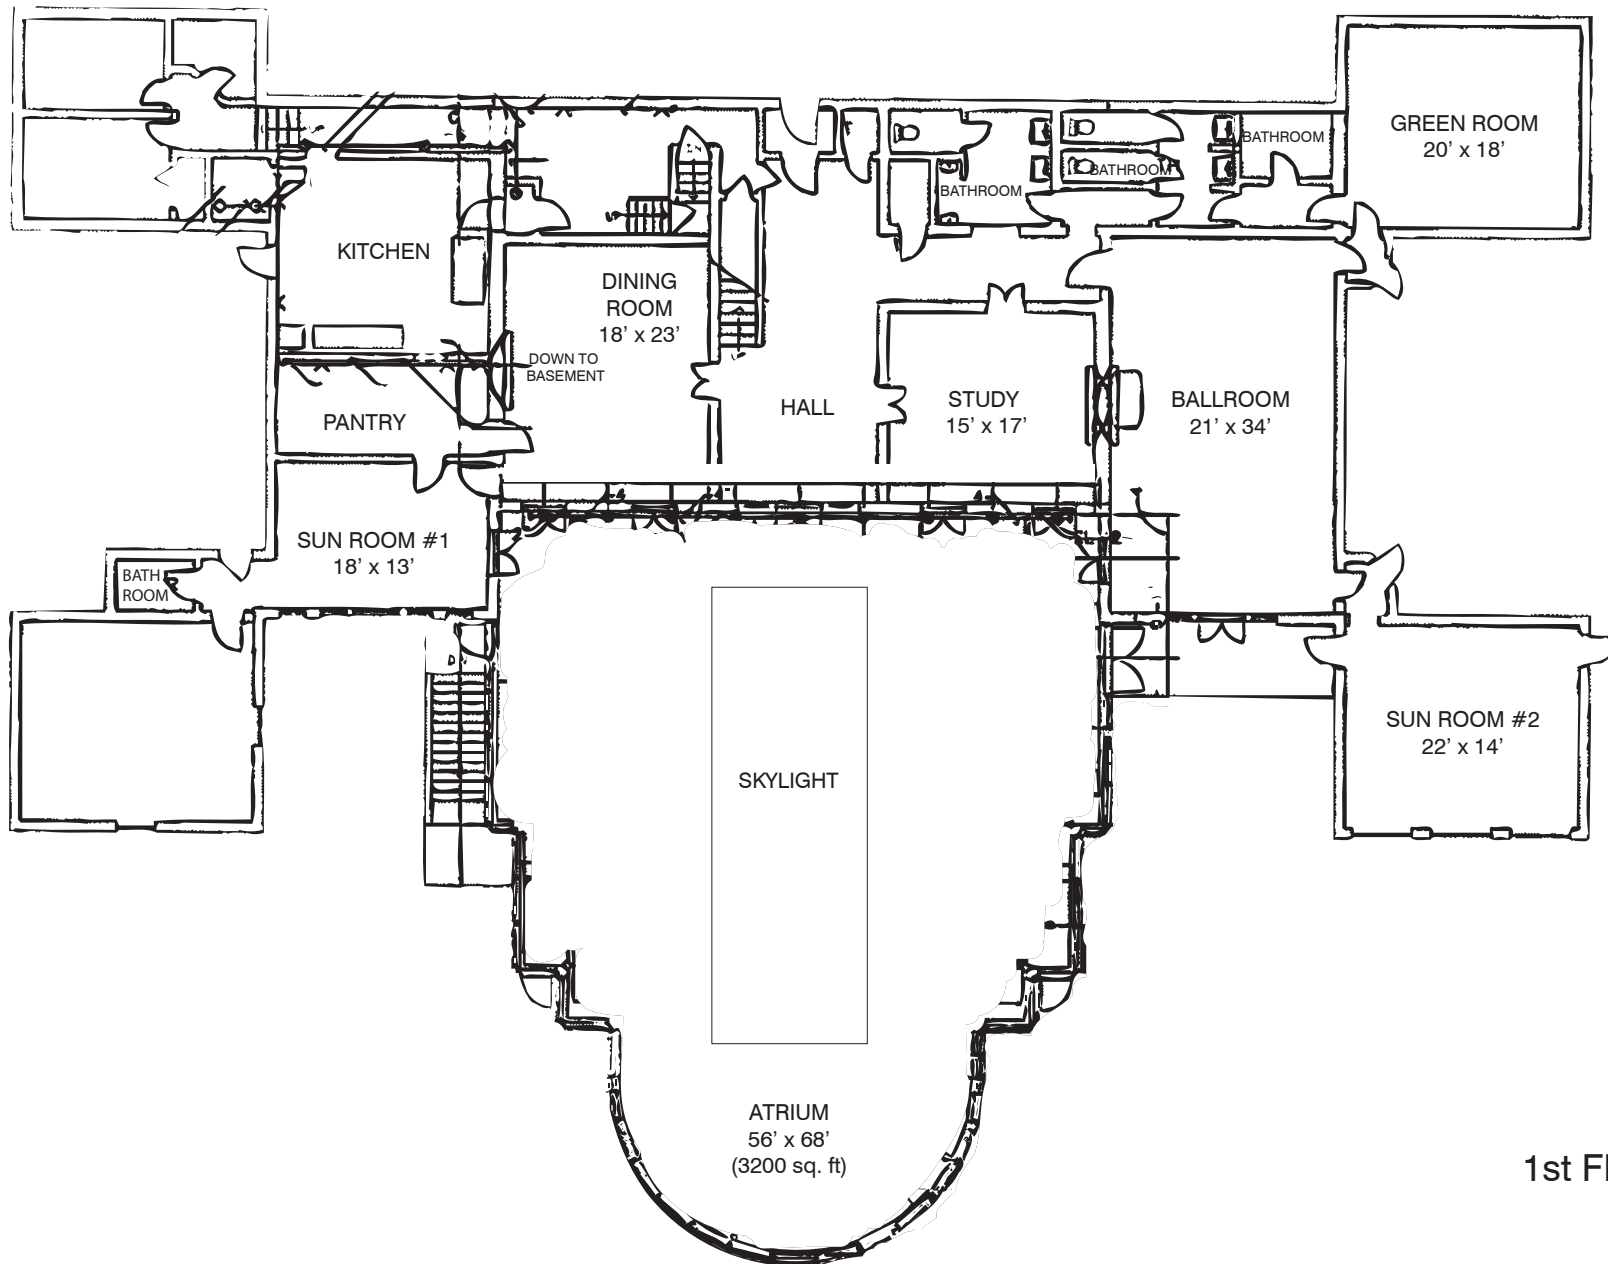

NEWTON WHITE
2708 ENTERPRISE ROAD
MITCHELLVILLE, MD 20716

1st FLOOR PLAN